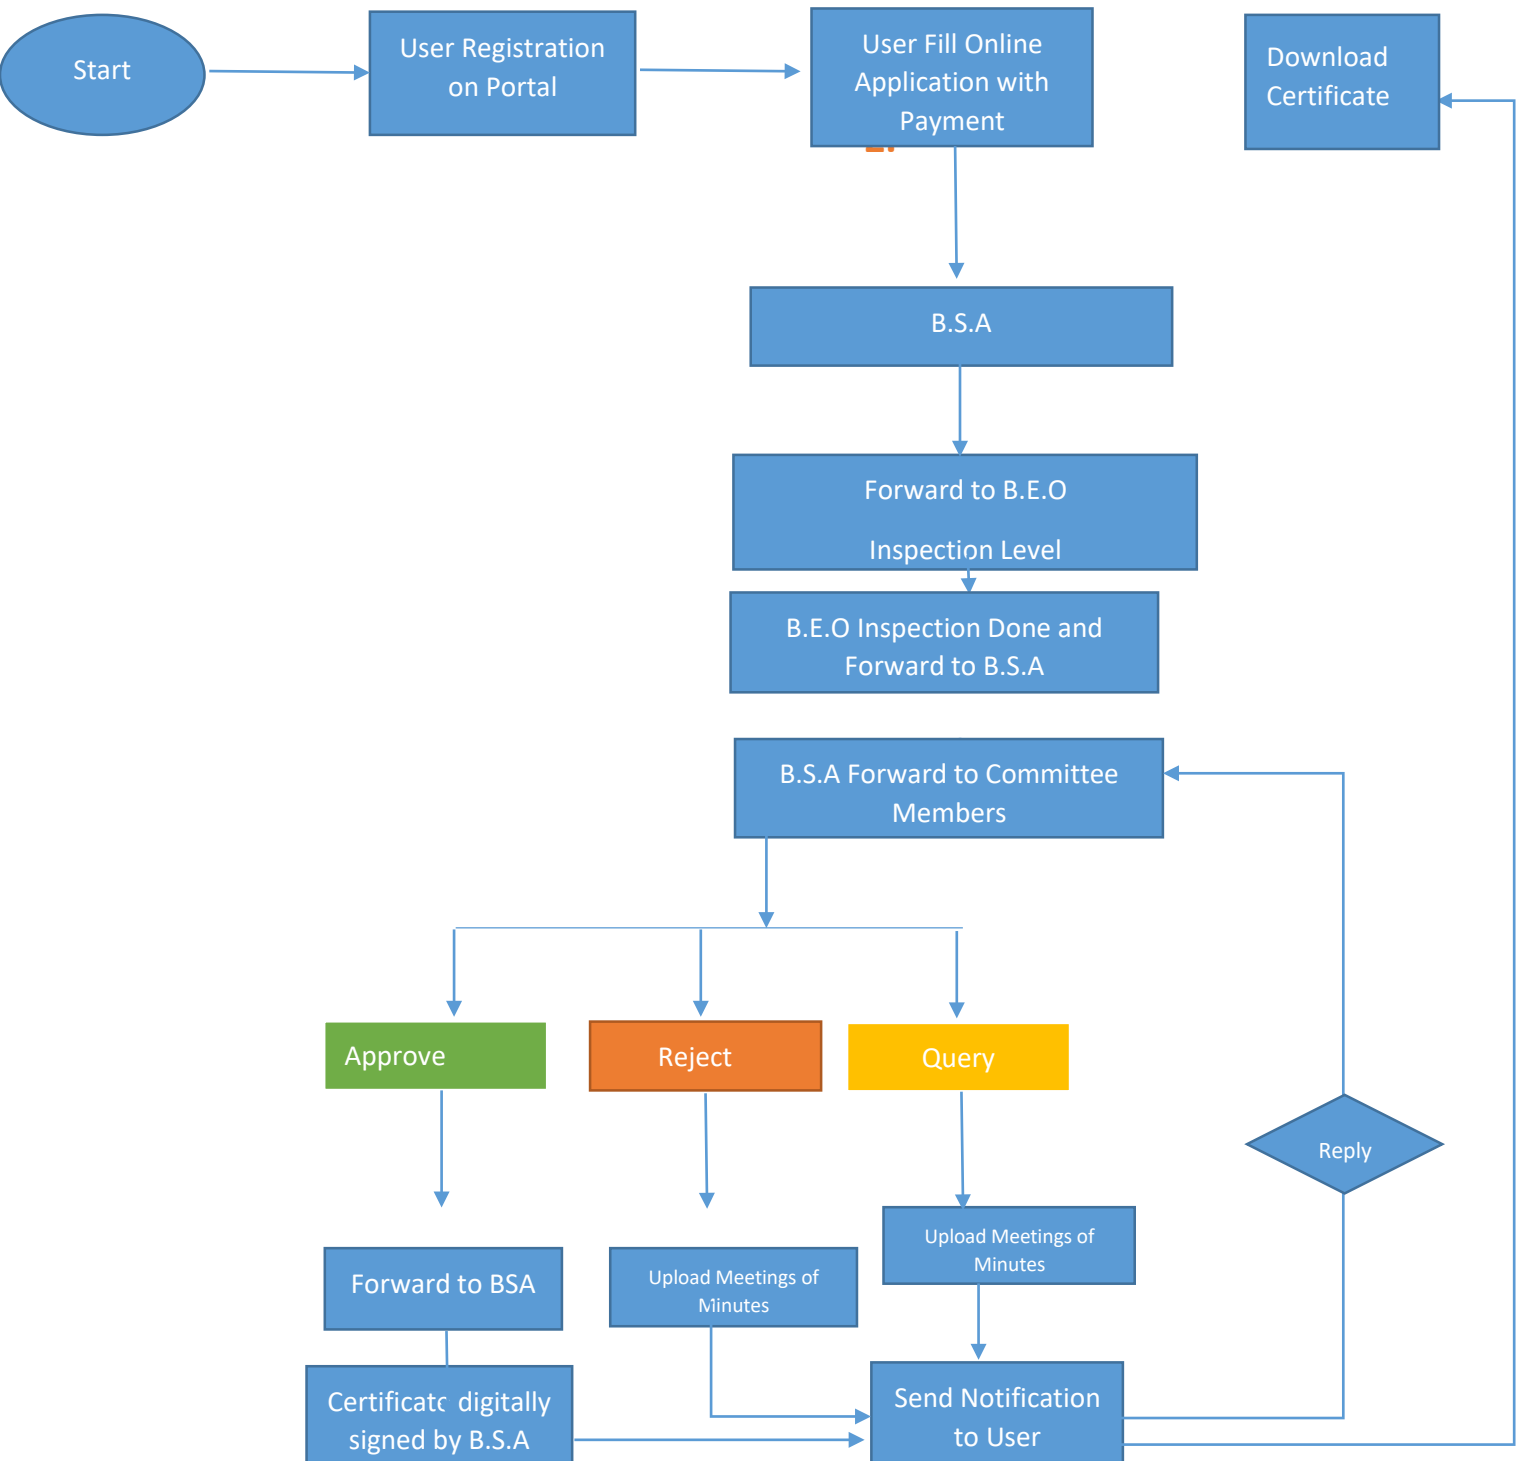

Flow Chart of School Recognition Portal

Note: In case of Primary, the committee members are BSA, BEO Head Office and DIET Lecturer.

In case of Upper Primary, the committee members are BSA, BEO Head Office and ADBASIC.